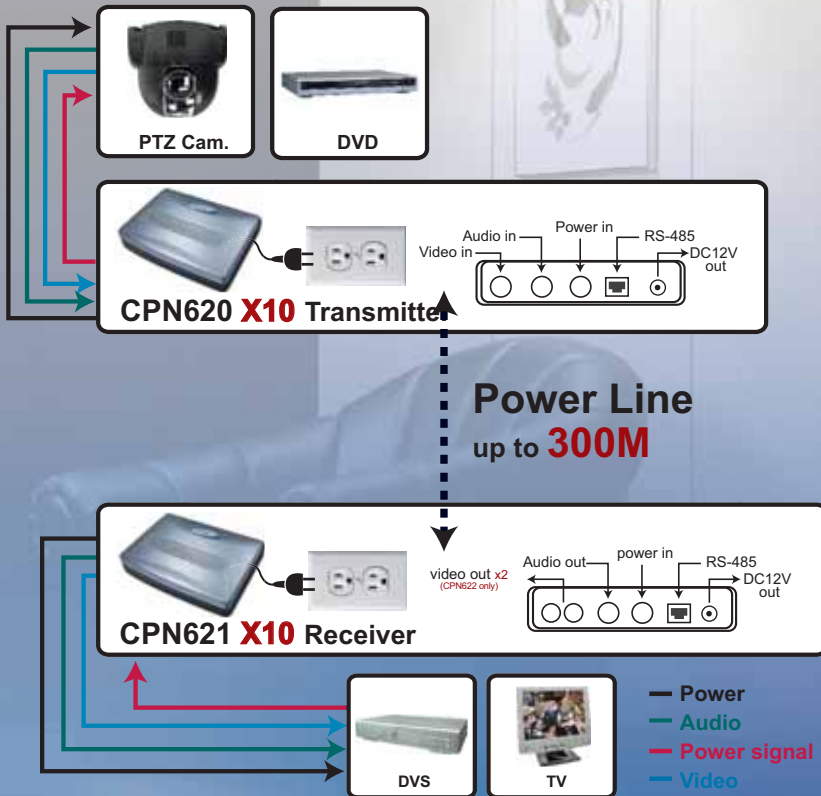

First Product in the world (X10 in CCTV)

No more hole punching and wire bedding, X-10 is your best choice to reduce installation time .

X10 Product Series

- CPN620 X10 Transmitter
- CPN621 1CH X10 Receiver
- CPN622 2CH X10 Receiver
- CPN626 X10 Home Plug Ethernet Bridge

COST & PERFORMANCE

X10

Video & Audio & Control & Power via power line. (Home plug)

The new wiring method without damaging your interior.

» Features

1. Control & video signal transferred via household power supply system.
2. Cost-effective & time-saving solution for installation.
3. Easy connection to overcome constructional restriction.