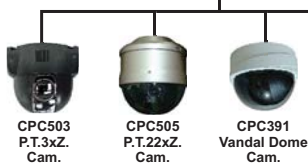

## Anytime & Anywhere

Monitor and control your security system handily.

COST & PERFORMANCE

**GPRS / Internet**

**CPD507** 16CH Network DVR  
(MPEG-4 Recording & Transmission)

Live Play & Playback **Totally 16 CH Video in**